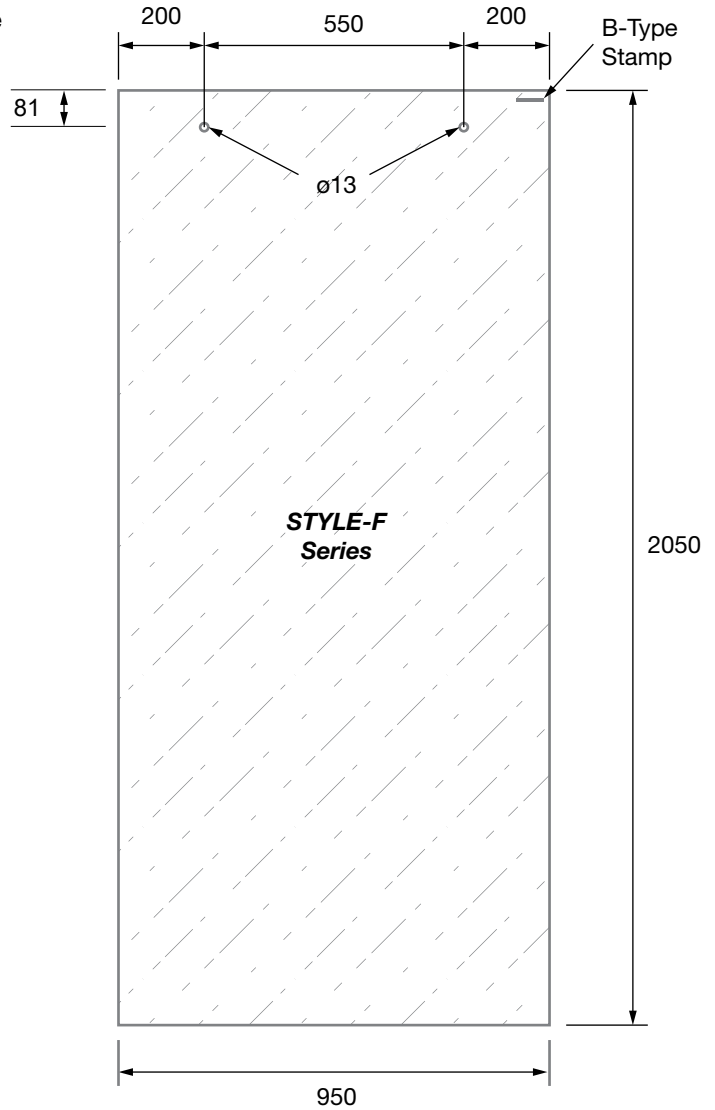

PRODUCT CODE:

STYLE-F

PRODUCT TYPE:

Sliding Shower Fixed Panel
 Style Series 2050mm

TECHNICAL DETAILS:

- Sliding Shower Fixed Panel 2050mm to suit Style Sliding Shower Series
- 10mm clear toughened glass
- 2mm radius corners
- Polished edges
- All measurements in millimetres