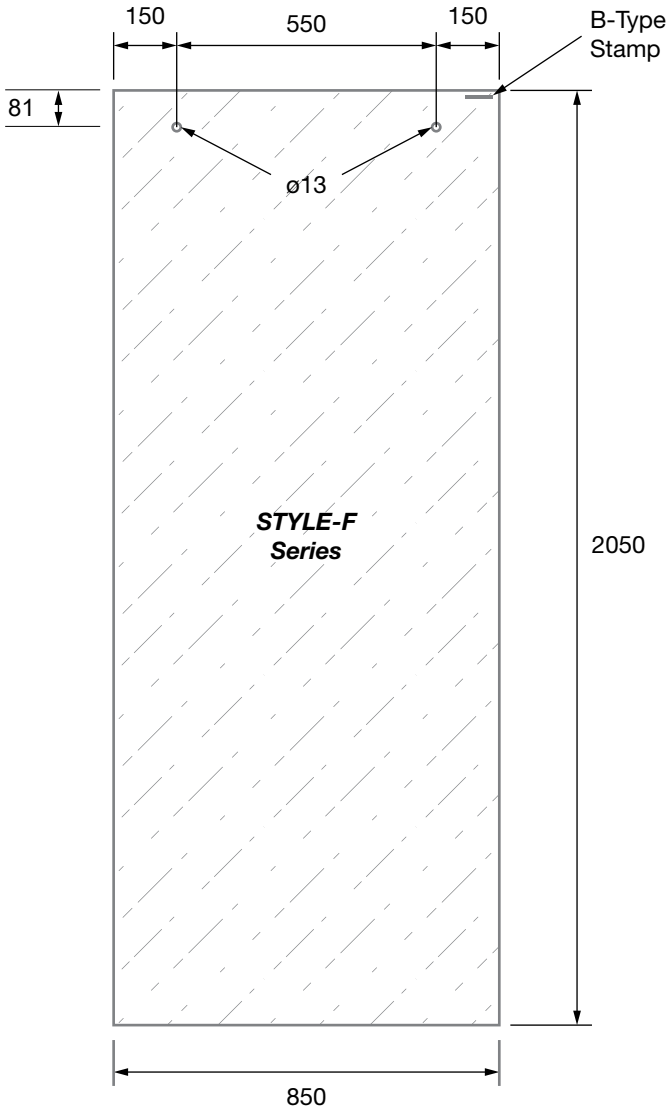

PRODUCT CODE:

STYLE-F

PRODUCT TYPE:

Sliding Shower Fixed Panel
 Style Series 2050mm

TECHNICAL DETAILS:

- Sliding Shower Fixed Panel 2050mm to suit Style Sliding Shower Series
- 10mm clear toughened glass
- 2mm radius corners
- Polished edges
- All measurements in millimetres