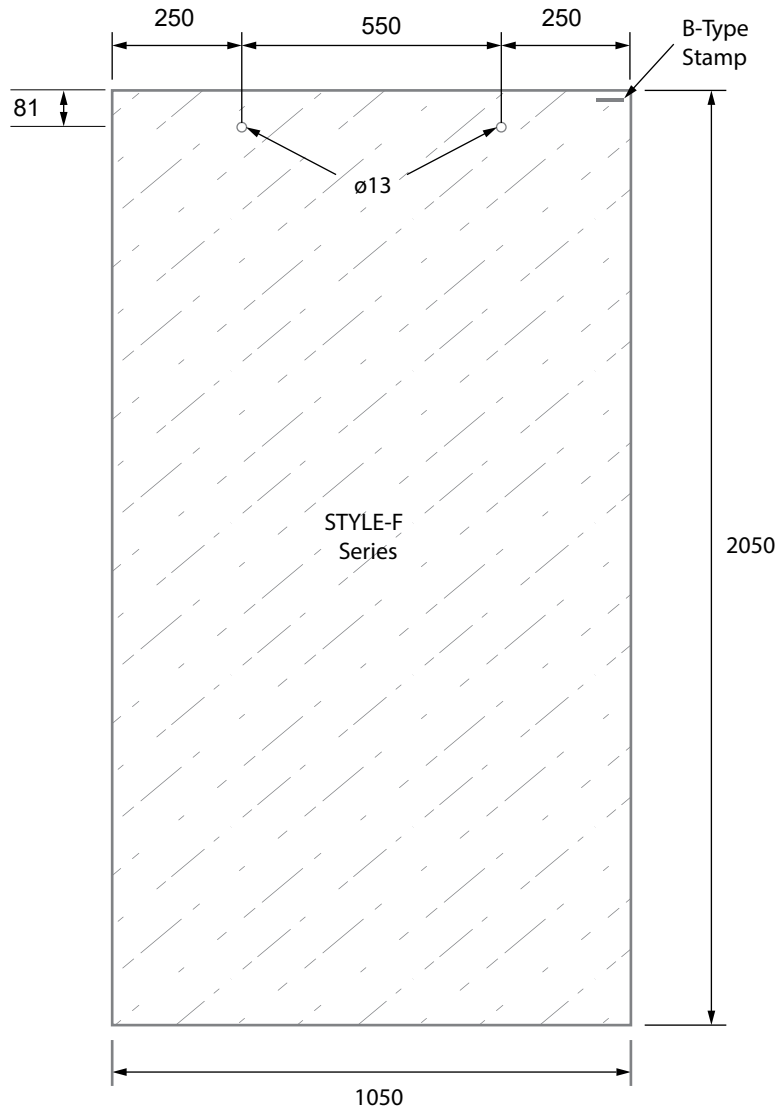

PRODUCT CODE:

STYLE-F

PRODUCT TYPE:

Sliding Shower Fixed Panel
 Style Series 2050mm

TECHNICAL DETAILS:

- Sliding Shower Fixed Panel 2050mm to suit Style Sliding Shower Series
- 10mm clear toughened glass
- 2mm radius corners
- Polished edges
- All measurements in millimetres